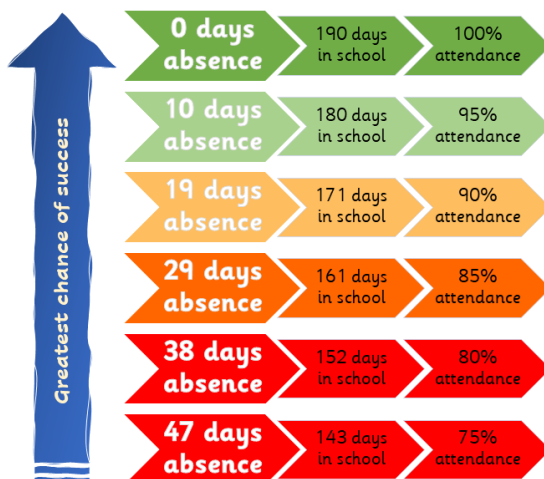

## DATES TO REMEMBER

- Friday 14th February 2025 - Last day of term
- Monday 24th February 2025 - School opens to pupils
- Wednesday 5th March 2025 - Parents evening
- Thursday 10th April 2025 - Last Day of Term
- Friday 11th April 2025 - Teacher Training Day
- Monday 28th April 2025 - School opens to pupils
- Friday 23rd May 2025 - Last day of term
- Monday 2nd June 2025 - School opens to pupils
- Wednesday 16th July 2025 - Parents evening
- Friday 18th July 2025 - Last day of term
- Monday 21st July 2025 - Teacher training day

**Our winning class last week was nursery with 98.11%**  
**Our winning class this week was Yr 2 with 99.6%**

@WHF\_School

Welsh House Farm

17.01.25