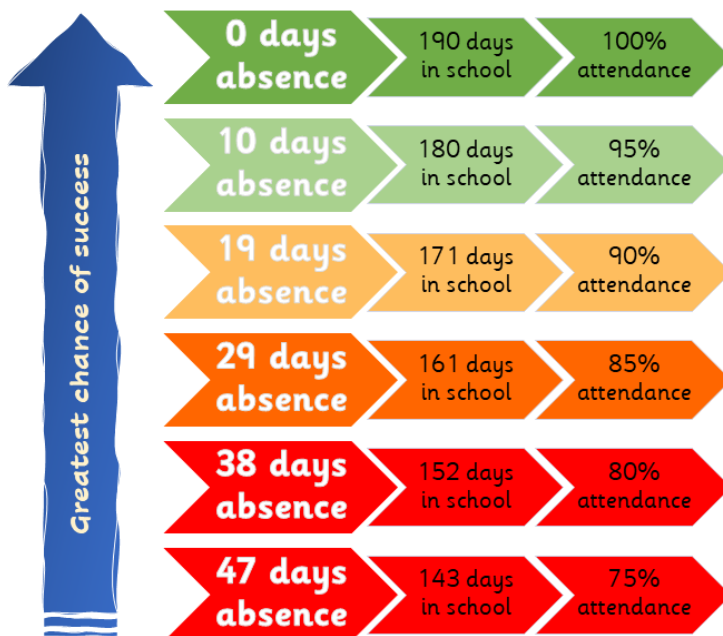

## DATES TO REMEMBER

Friday 11th April 2025 - Last day of term

Monday 28th April 2025 - School opens to pupils

Monday 5th May 2025 - School closed for bank holiday

Friday 23rd May 2025 - Last day of term

Monday 2nd June 2025 - School opens to pupils

Wednesday 16th July 2025 - Parents evening

Friday 18th July 2025 - Last day of term

Monday 21st July 2025 - Teacher training day

**Our winning class last week was Yr 2 with 98.7%**

**Our winning class this week was Yr 3 with 98.3%**