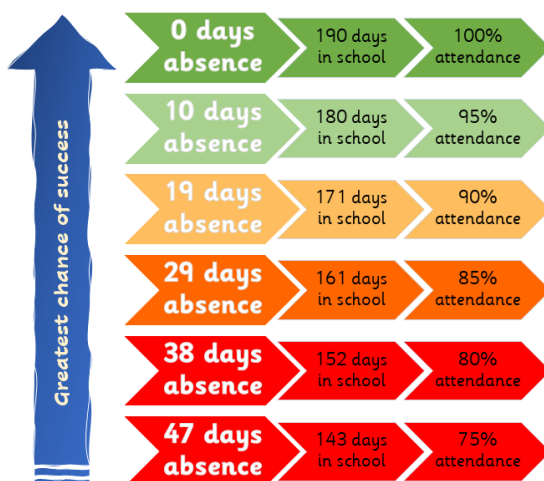

## DATES TO REMEMBER

- Friday 14th February 2025 - Last day of term
- Monday 24th February 2025 - School opens to pupils
- Thursday 10th April 2025 - Last Day of Term
- Friday 11th April 2025 - Teacher Training Day
- Monday 28th April 2025 - School opens to pupils
- Friday 23rd May 2025 - Last day of term
- Monday 2nd June 2025 - School opens to pupils
- Wednesday 16th July 2025 - Parents evening
- Friday 18th July 2025 - Last day of term
- Monday 21st July 2025 - Teacher training day