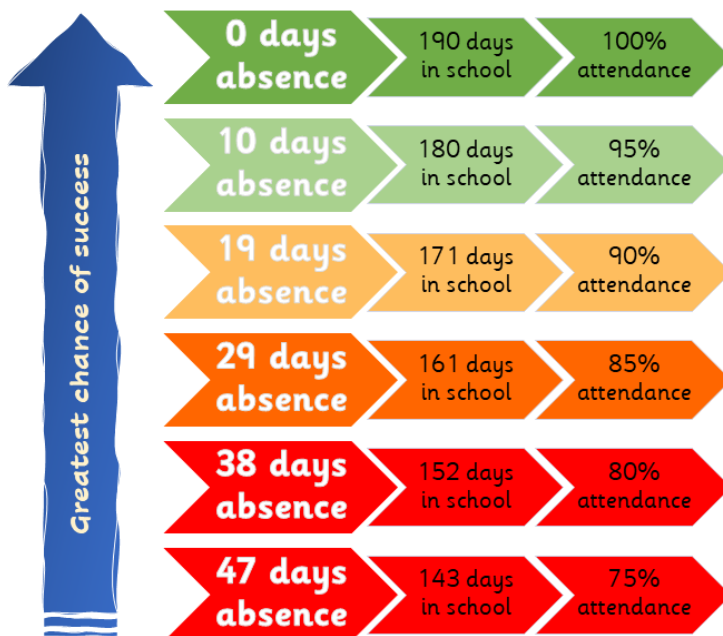

## DATES TO REMEMBER

Friday 11th April 2025 - Last day of term

Monday 28th April 2025 - School opens to pupils

Monday 5th May 2025 - School closed for bank holiday

Friday 23rd May 2025 - Last day of term

Monday 2nd June 2025 - School opens to pupils

Wednesday 16th July 2025 - Parents evening

Friday 18th July 2025 - Last day of term

Monday 21st July 2025 - Teacher training day

**Our winning class last week was Yr 5 with 98.3 %**  
**Our winning class this week was Yr RB with 97.7%**